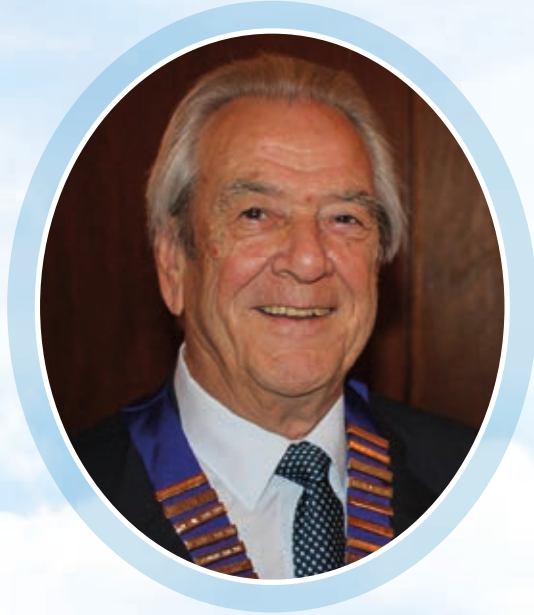

*In Loving Memory  
of*

*Ron Starling*

15th October 1929 - 17th March 2021

Bramcote Crematorium, Serenity Chapel

Wednesday 31st March 2021

at 1.15 pm