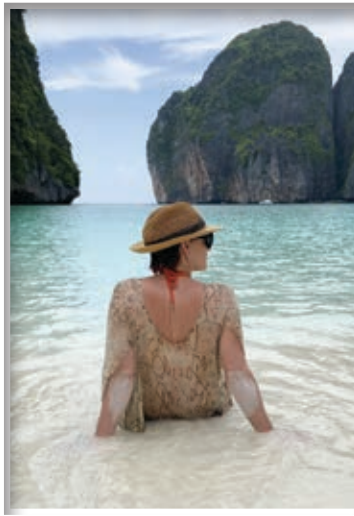

WORDS
from Carolyn's husband, Andy

CLOSING WORDS

EXIT MUSIC
Mad World
by Gary Jules

The family would like to thank everyone
for their kind words and support at this sad time.

All are welcome for light refreshment at
The Coopers Arms, Weston Hall, Weston-on-Trent, Derby DE72 2BJ.